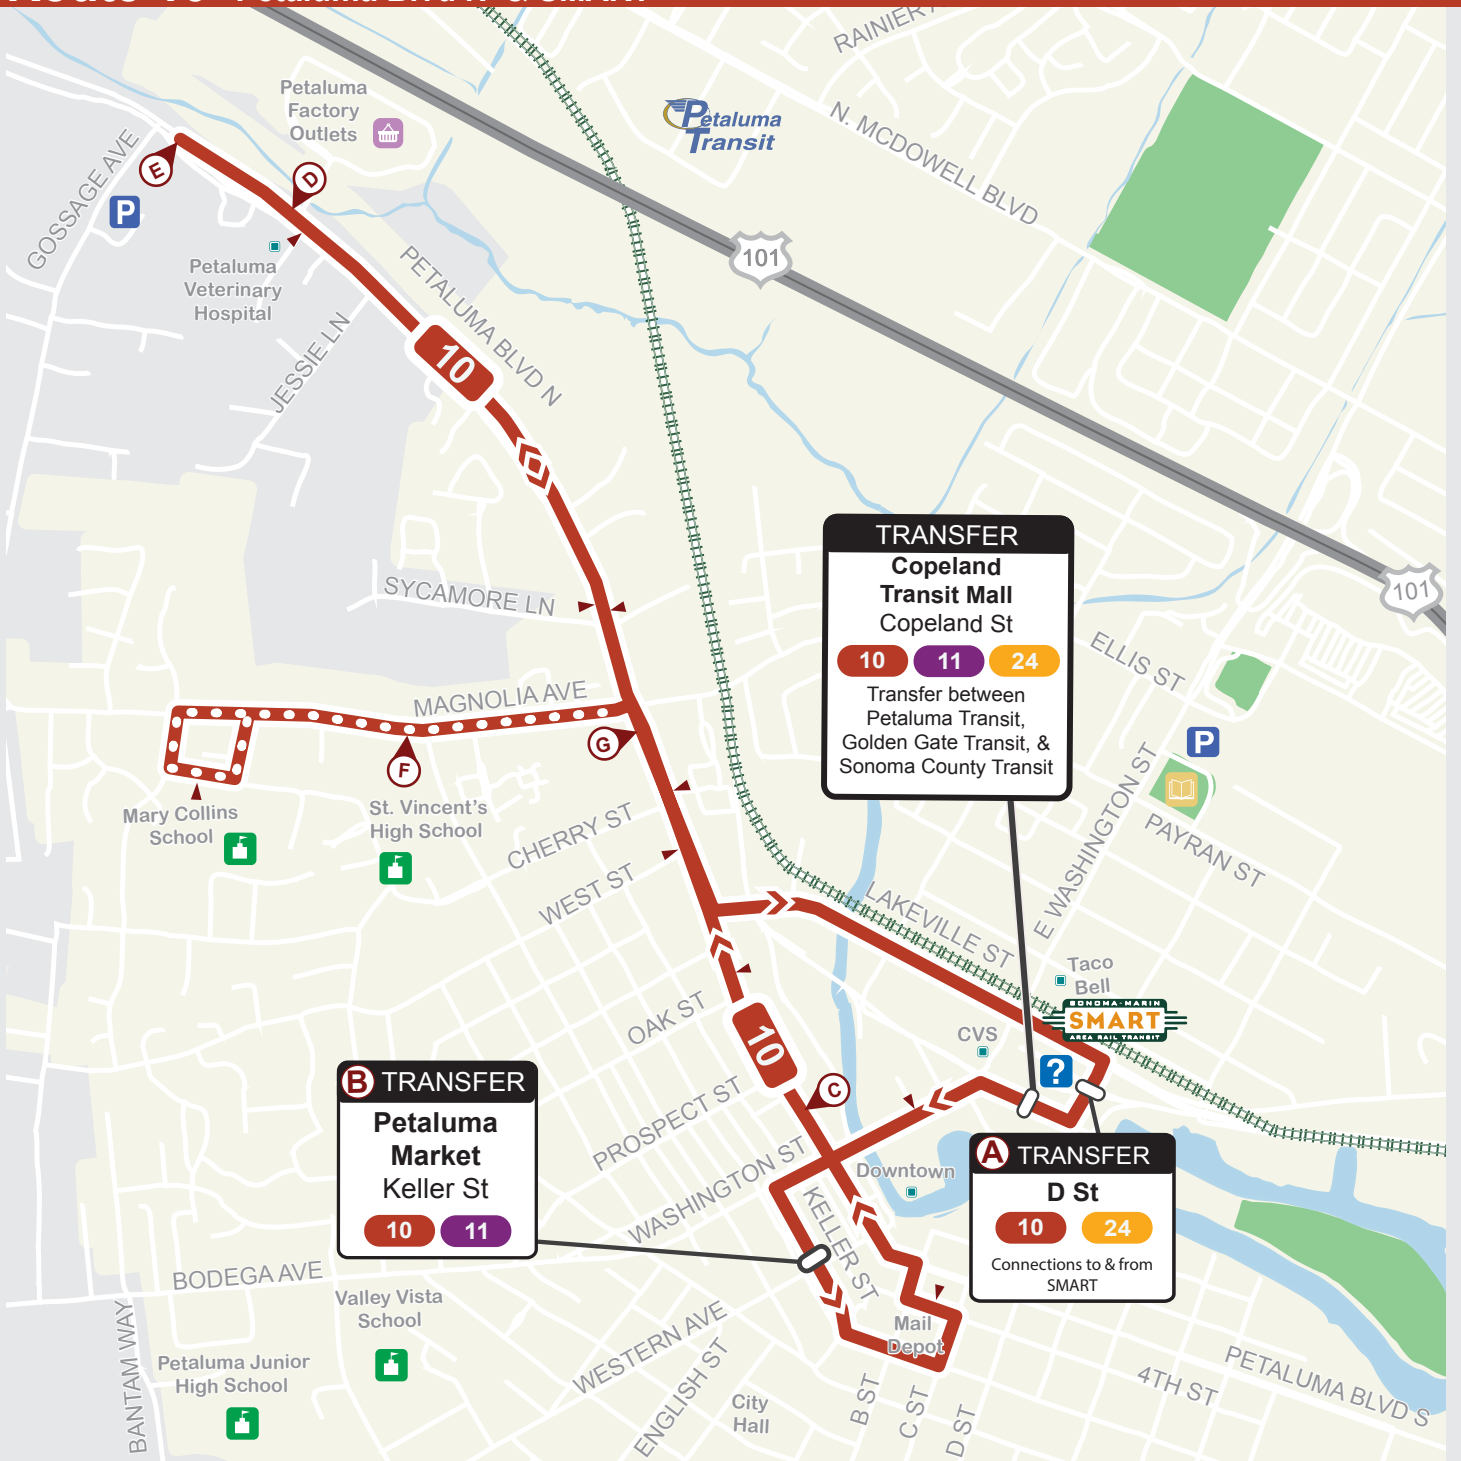

Route 10 Petaluma Blvd N & SMART

TRANSFER
Copeland Transit Mall
 Copeland St

10 11 24

Transfer between
 Petaluma Transit,
 Golden Gate Transit, &
 Sonoma County Transit

B TRANSFER
Petaluma Market
 Keller St

10 11

A TRANSFER
D St

10 24

Connections to & from
 SMART

Monday-Friday

SMART Station D St	Petaluma Market / Downtown Keller & Western	Perry Park Petaluma Blvd N & Washington	Factory Outlets Petaluma Blvd N	Park & Ride Gossage	St. Vincent's High School Magnolia St	Petaluma Blvd N & Magnolia SB	SMART Station D St	Becomes Route
A	B	C	D	E	F	G	A	
--	--	--	--	6:40	--	6:43	6:48	501
7:31	--	7:33	7:38	7:40	7:44	7:45	7:50	501
7:57	8:00	8:04	8:09	8:11	--	8:15	8:20	24
8:57	9:00	9:04	9:09	9:11	--	9:15	9:20	24
10:01	10:04	10:08	10:13	10:15	--	10:19	10:24	24
11:01	11:04	11:08	11:13	11:15	--	11:19	11:24	24
12:02	12:05	12:09	12:14	12:16	--	12:20	12:25	24
1:00	1:03	1:07	1:12	1:14	--	1:18	1:23	24
2:00	2:03	2:07	2:12	2:14	--	2:18	2:23	24
3:01	--	3:03	3:08	3:10	3:14	3:15	3:22	24
3:57	4:00	4:04	4:09	4:11	--	4:15	4:20	24
5:02	5:05	5:09	5:14	5:16	--	5:20	5:25	24
6:01	6:04	6:08	6:13	6:15	--	6:19	6:24	24
6:57	7:00	7:04	7:09	7:11	--	7:15	7:20	24
8:02	8:05	8:09	8:14	8:16	--	--	--	-

For more service from Petaluma Blvd N to Downtown, please see Sonoma County Transit Route 48.
 Para más servicio de Petaluma Blvd N al centro, por favor vea la ruta 48 de Sonoma County Transit.

All **bold** times are PM service.
 Todos los tiempos más **oscuros** indican servicio PM.