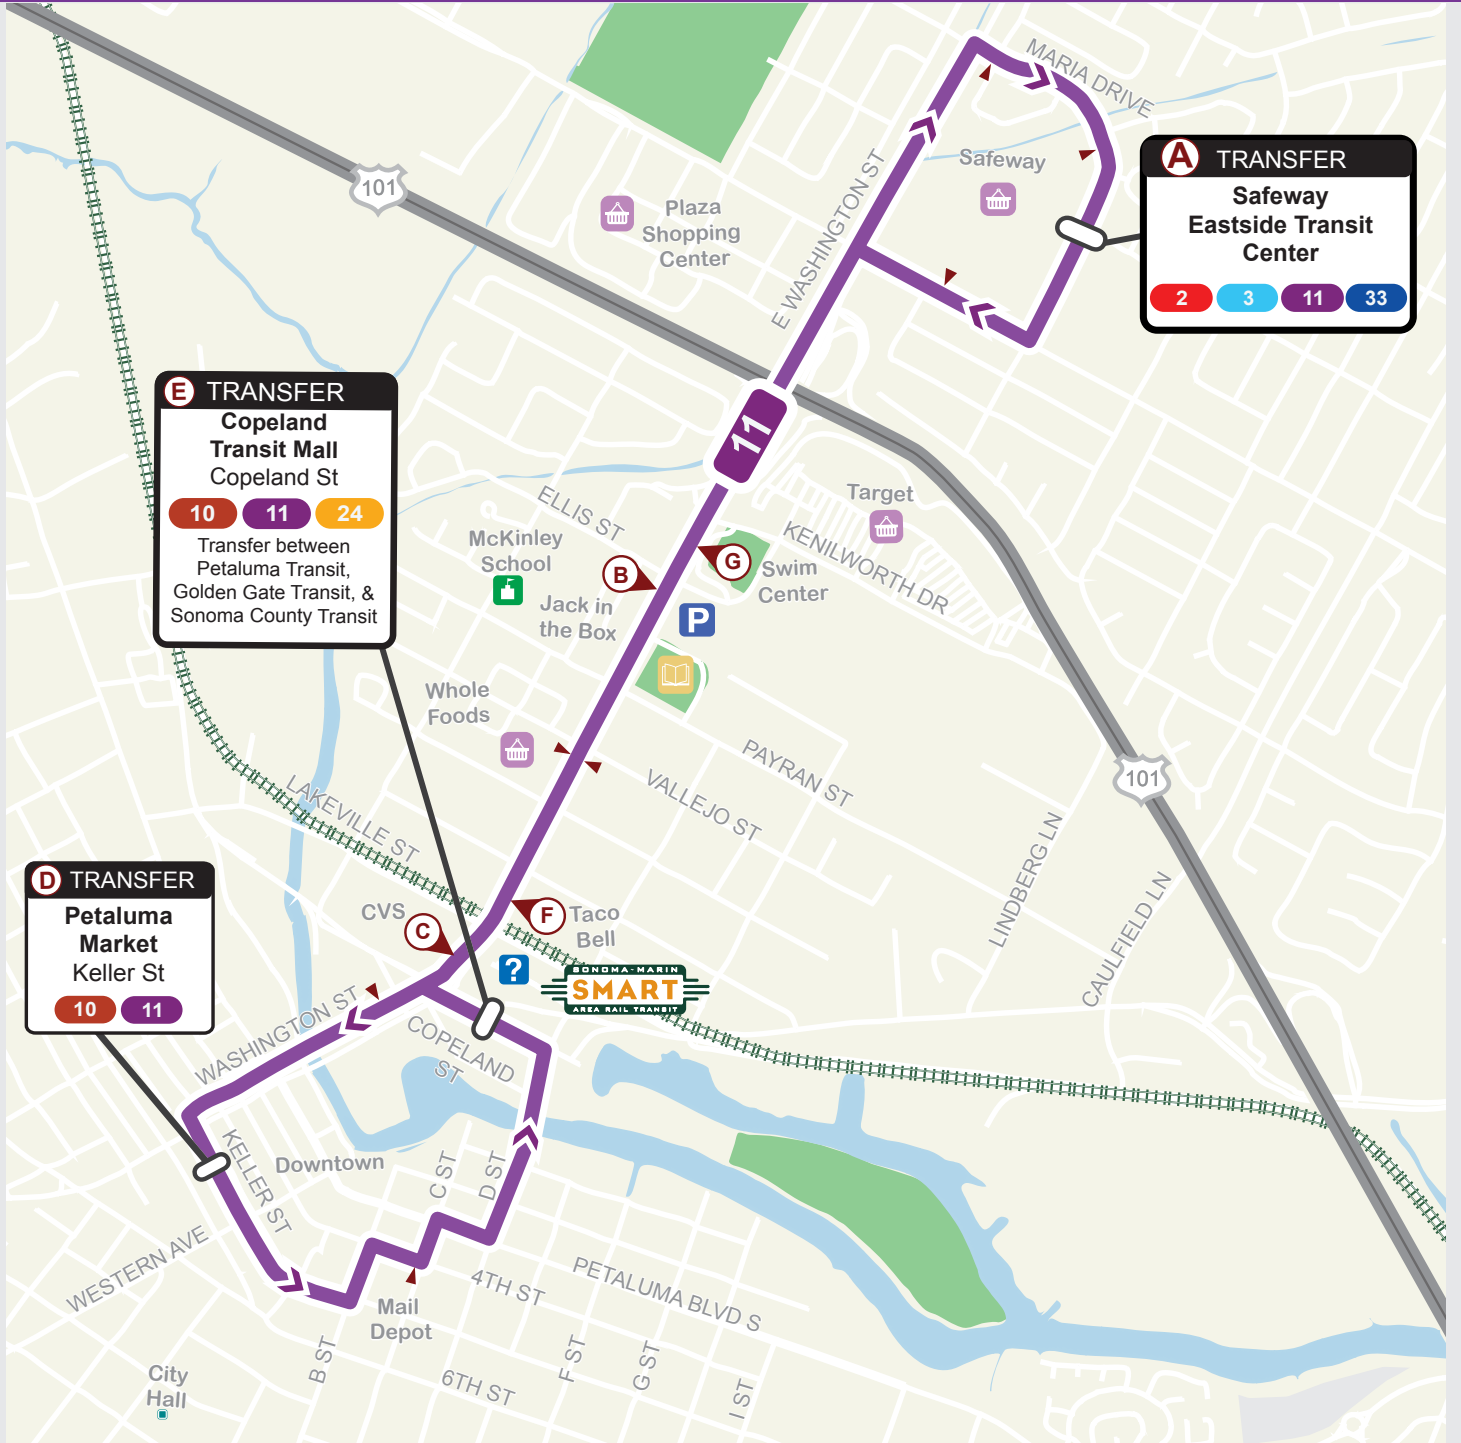

Route 11 East - West Connector

Monday-Friday

Safeway Eastside Transit Center	Jack in the Box E Wash & Ellis	CVS / SMART Station E Wash & Lakeville	Petaluma Market Keller & Western	Copeland Transit Mall	Taco Bell / SMART Connection	Swim Center E Wash & Johnson	Safeway Eastside Transit Center	Becomes Route
A	B	C	D	E	F	G	A	
6:30	6:32	6:34	6:38	6:46	6:47	6:49	6:53	2
7:00	7:02	7:04	7:08	7:16	7:17	7:19	7:23	2
7:30	7:32	7:34	7:38	7:46	7:47	7:49	7:53	2
8:00	8:02	8:04	8:08	8:16	8:17	8:19	8:23	2
8:30	8:32	8:34	8:38	8:46	8:47	8:49	8:53	2
9:00	9:02	9:04	9:08	9:16	9:17	9:19	9:23	2
9:30	9:32	9:34	9:38	9:46	9:47	9:49	9:53	2
10:00	10:02	10:04	10:08	10:16	10:17	10:19	10:23	2
10:30	10:32	10:34	10:38	10:46	10:47	10:49	10:53	2
11:00	11:02	11:04	11:08	11:16	11:17	11:19	11:23	2
11:30	11:32	11:34	11:38	11:46	11:47	11:49	11:53	2
12:00	12:02	12:04	12:08	12:16	12:17	12:19	12:23	2
12:30	12:32	12:34	12:38	12:46	12:47	12:49	12:53	2
1:00	1:02	1:04	1:08	1:16	1:17	1:19	1:23	2
1:30	1:32	1:34	1:38	1:46	1:47	1:49	1:53	2
2:00	2:02	2:04	2:08	2:16	2:17	2:19	2:23	2
2:30	2:32	2:34	2:38	2:46	2:47	2:49	2:53	2
3:00	3:02	3:04	3:08	3:16	3:17	3:19	3:23	2
3:15	3:17	3:19	3:23	3:31	3:32	3:34	3:38	2
3:35	3:37	3:39	3:43	3:51	3:52	3:54	3:58	2
3:55	3:57	3:59	4:03	4:11	4:12	4:14	4:18	2
4:15	4:17	4:19	4:23	4:31	4:32	4:34	4:38	11
4:35	4:37	4:39	4:43	4:51	4:52	4:54	4:58	2
4:55	4:57	4:59	5:03	5:11	5:12	5:14	5:18	2
5:15	5:17	5:19	5:23	5:31	5:32	5:34	5:38	2
5:45	5:47	5:49	5:53	6:01	6:02	6:04	6:08	2
6:00	6:02	6:04	6:08	6:16	6:17	6:19	6:23	2
6:30	6:32	6:34	6:38	6:46	6:47	6:49	6:53	2
7:00	7:02	7:04	7:08	7:16	7:17	7:19	7:23	2
7:30	7:32	7:34	7:38	7:46	7:47	7:49	7:53	2
8:00	8:02	8:04	8:08	8:16	8:17	8:19	8:23	-