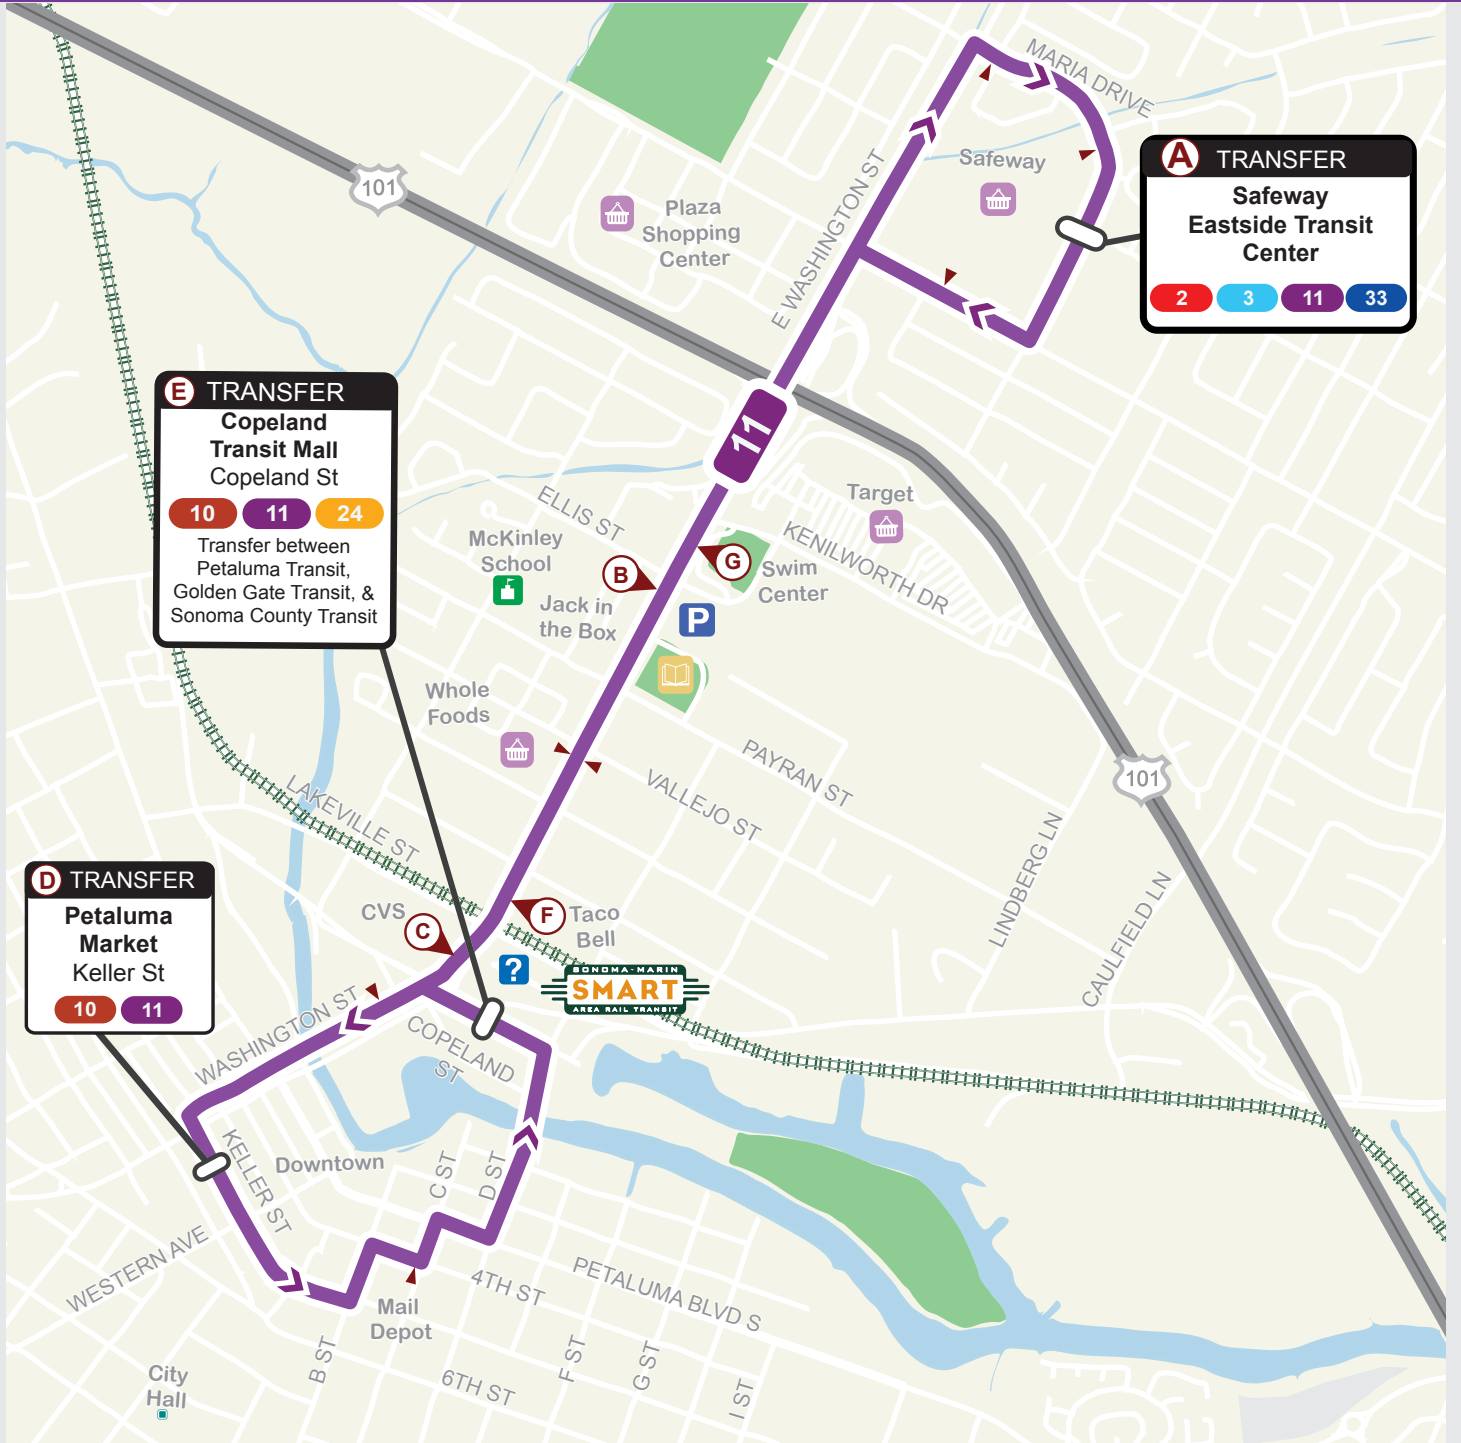

Route 11 East - West Connector

Monday-Friday

Saturday & Sunday/Holiday

(Sunday/Holiday service shaded grey)

Safeway Eastside Transit Center	Jack in the Box E Wash & Ellis	CVS / SMART Station E Wash & Lakeville	Petaluma Market Keller & Western	Copeland Transit Mall	Taco Bell / SMART Connection	Swim Center E Wash & Johnson	Safeway Eastside Transit Center	Becomes Route
A	B	C	D	E	F	G	A	
6:15	6:17	6:20	6:23	6:32	6:34	6:36	6:40	2
6:45	6:47	6:50	6:53	7:02	7:04	7:06	7:10	2
7:15	7:17	7:20	7:23	7:32	7:34	7:36	7:40	2
7:45	7:47	7:50	7:53	8:02	8:04	8:06	8:10	2
8:15	8:17	8:20	8:23	8:32	8:34	8:36	8:40	2
8:45	8:47	8:50	8:53	9:02	9:04	9:06	9:10	2
9:15	9:17	9:20	9:23	9:32	9:34	9:36	9:40	2
9:45	9:47	9:50	9:53	10:02	10:04	10:06	10:10	2
10:15	10:17	10:20	10:23	10:32	10:34	10:36	10:40	2
10:45	10:47	10:50	10:53	11:02	11:04	11:06	11:10	2
11:15	11:17	11:20	11:23	11:32	11:34	11:36	11:40	2
11:45	11:47	11:50	11:53	12:02	12:04	12:06	12:10	2
12:15	12:17	12:20	12:23	12:32	12:34	12:36	12:40	2
12:45	12:47	12:50	12:53	1:02	1:04	1:06	1:10	2
1:15	1:17	1:20	1:23	1:32	1:34	1:36	1:40	2
1:45	1:47	1:50	1:53	2:02	2:04	2:06	2:10	2
2:15	2:17	2:20	2:23	2:32	2:34	2:36	2:40	2
2:55	2:57	3:00	3:03	3:12	3:14	3:16	3:20	2
3:15	3:17	3:20	3:23	3:32	3:34	3:36	3:40	2
3:35	3:37	3:40	3:43	3:52	3:54	3:56	4:00	2
3:55	3:57	4:00	4:03	4:12	4:14	4:16	4:20	2
4:15	4:17	4:20	4:23	4:32	4:34	4:36	4:40	2
4:35	4:37	4:40	4:43	4:52	4:54	4:56	5:00	2
4:55	4:57	5:00	5:03	5:12	5:14	5:16	5:20	2
5:15	5:17	5:20	5:23	5:32	5:34	5:36	5:40	2
5:45	5:47	5:50	5:53	6:02	6:04	6:06	6:10	33
6:15	6:17	6:20	6:23	6:32	6:34	6:36	6:40	2
6:45	6:47	6:50	6:53	7:02	7:04	7:06	7:10	33
7:15	7:17	7:20	7:23	7:32	7:34	7:36	7:40	2
7:45	7:47	7:50	7:53	8:02	8:04	8:06	8:10	33
8:15	8:17	8:20	8:23	8:32	8:34	8:36	8:40	-