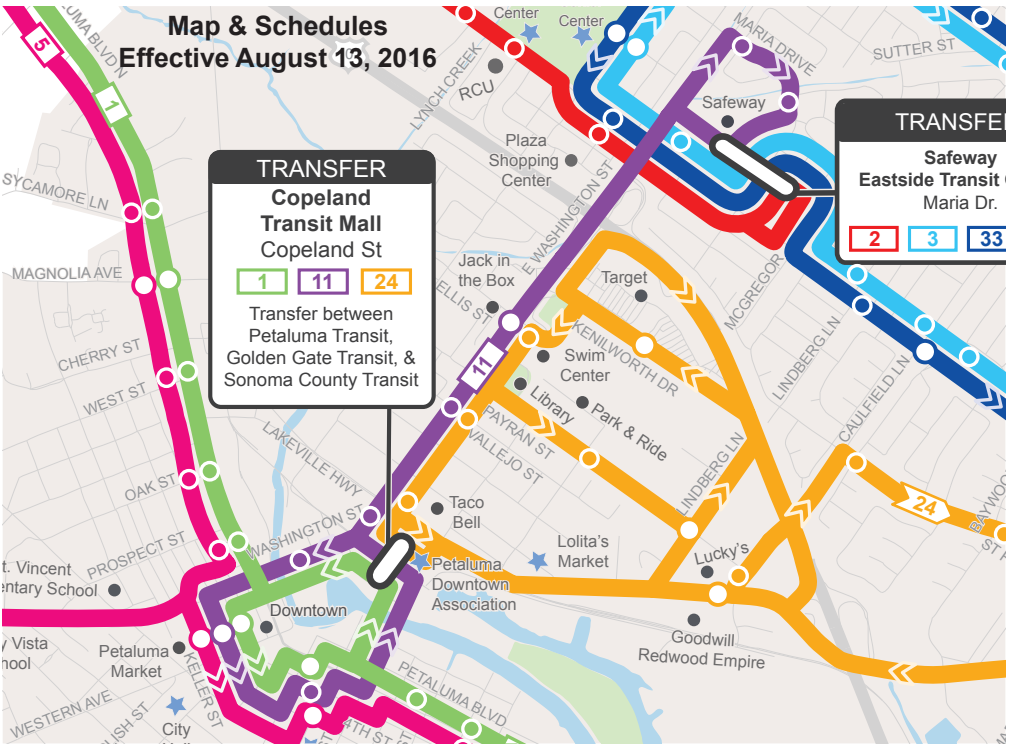

# Petaluma Transit

Route 11		E Washington (to Rte 2/33)				Weekdays	
Safeway Eastside Transit Center	Jack in the Box E Wash. & Ellis	Pet. Market Keller & Western	Copeland Transit Mall	Swim Center E Wash. & Ellis	Safeway Eastside Transit Center	Becomes Rt	
6:15	6:17	6:23	6:28	6:30	6:38	2	
6:45	6:47	6:53	6:58	7:00	7:08	2	
7:15	7:17	7:23	7:28	7:30	7:38	2	
7:45	7:47	7:53	7:58	8:00	8:08	2	
8:15	8:17	8:23	8:28	8:30	8:38	2	
8:45	8:47	8:53	8:58	9:00	9:08	2	
9:15	9:17	9:23	9:28	9:30	9:38	2	
9:45	9:47	9:53	9:58	10:00	10:08	2	
10:15	10:17	10:23	10:28	10:30	10:38	2	
10:45	10:47	10:53	10:58	11:00	11:08	2	
11:15	11:17	11:23	11:28	11:30	11:38	2	
11:45	11:47	11:53	11:58	12:00	12:08	2	
12:15	12:17	12:23	12:28	12:30	12:38	2	
12:45	12:47	12:53	12:58	1:00	1:08	2	
1:15	1:17	1:23	1:28	1:30	1:38	2	
1:45	1:47	1:53	1:58	2:00	2:08	2	
2:15	2:17	2:23	2:28	2:30	2:38	2	
2:55	2:57	3:03	3:08	3:10	3:18	2	
3:15	3:17	3:23	3:28	3:30	3:38	2	
3:35	3:37	3:43	3:48	3:50	3:58	2	
3:55	3:57	4:03	4:08	4:10	4:18	2	
4:15	4:17	4:23	4:28	4:30	4:38	2	
4:35	4:37	4:43	4:48	4:50	4:58	2	
4:55	4:57	5:03	5:08	5:10	5:18	2	
5:15	5:17	5:23	5:28	5:30	5:38	2	
5:45	5:47	5:53	5:58	6:00	6:08	33	
6:15	6:17	6:23	6:28	6:30	6:38	2	
6:45	6:47	6:53	6:58	7:00	7:08	33	
7:15	7:17	7:23	7:28	7:30	7:38	2	
7:45	7:47	7:53	7:58	8:00	8:08	33	
8:15	8:17	8:23	8:28	8:30	8:38	2	
8:45	8:47	8:53	8:58	9:00	9:08	33	
9:15	9:17	9:23	9:28	9:30	9:38	2	
9:45	9:47	9:53	9:58	10:00	10:08	-	