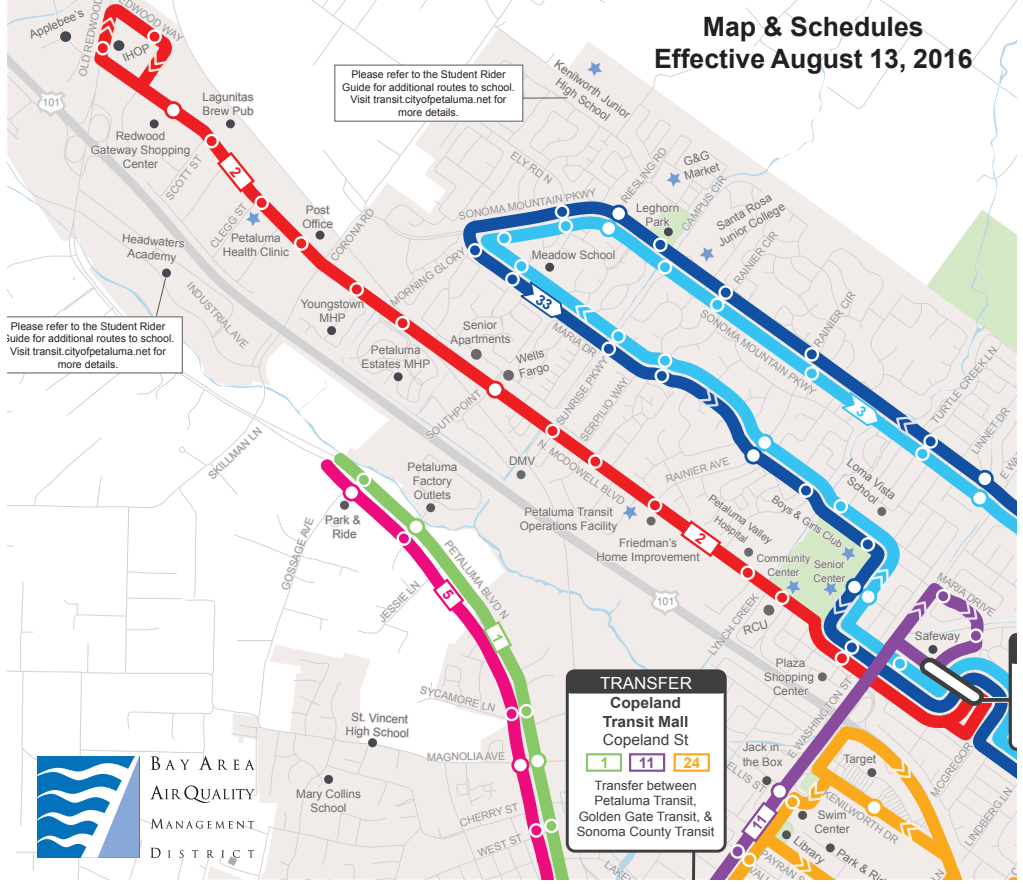

## Route 2

Route 2 N McDowell (to Rte 11) Weekdays					
Safeway Eastside Transit Center	Wells Fargo N McDowell & Southpoint	IHOP Old Redwood Hwy N	N McDowell SB & Southpoint	Plaza Shopping N McDowell SB	Safeway Eastside Transit Center
6:15	6:19	6:23	6:27	6:30	6:37
6:45	6:49	6:53	6:57	7:00	7:07
7:15	7:19	7:23	7:27	7:30	7:37
7:45	7:49	7:53	7:57	8:00	8:07
8:15	8:19	8:23	8:27	8:30	8:37
8:45	8:49	8:53	8:57	9:00	9:07
9:15	9:19	9:23	9:27	9:30	9:37
9:45	9:49	9:53	9:57	10:00	10:07
10:15	10:19	10:23	10:27	10:30	10:37
10:45	10:49	10:53	10:57	11:00	11:07
11:15	11:19	11:23	11:27	11:30	11:37
11:45	11:49	11:53	11:57	12:00	12:07
12:15	12:19	12:23	12:27	12:30	12:37
12:45	12:49	12:53	12:57	1:00	1:07
1:15	1:19	1:23	1:27	1:30	1:37
1:45	1:49	1:53	1:57	2:00	2:07
2:15	2:19	2:35	2:39	2:42	2:49
2:55	2:59	3:03	3:07	3:10	3:17
3:15	3:19	3:23	3:27	3:30	3:37
3:35	3:39	3:43	3:47	3:50	3:57
3:55	3:59	4:03	4:07	4:10	4:17
4:15	4:19	4:23	4:27	4:30	4:37
4:35	4:39	4:43	4:47	4:50	4:57
4:55	4:59	5:03	5:07	5:10	5:17
5:15	5:19	5:23	5:27	5:30	5:37
5:45	5:49	5:53	5:57	6:00	6:07
6:45	6:49	6:53	6:57	7:00	7:07
7:45	7:49	7:53	7:57	8:00	8:07
8:45	8:49	8:53	8:57	9:00	9:07
9:45	9:49	9:53	9:57	10:00	10:07

Route 2 Saturday & Sunday					
Safeway Eastside Transit Center	Wells Fargo N McDowell & Southpoint	IHOP Old Redwood Hwy N	N McDowell SB & Southpoint	Plaza Shopping N McDowell SB	Safeway Eastside Transit Center
7:45	7:49	7:53	7:57	8:00	8:07
8:45	8:49	8:53	8:57	9:00	9:07
9:45	9:49	9:53	9:57	10:00	10:07
10:45	10:49	10:53	10:57	11:00	11:07
11:45	11:49	11:53	11:57	12:00	12:07
12:45	12:49	12:53	12:57	1:00	1:07
1:45	1:49	1:53	1:57	2:00	2:07
2:45	2:49	2:53	2:57	3:00	3:07
3:45	3:49	3:53	3:57	4:00	4:07
4:45	4:49	4:53	4:57	5:00	5:07
5:45	5:49	5:53	5:57	6:00	6:07
6:45	6:49	6:53	6:57	7:00	7:07
7:45	7:49	7:53	7:57	8:00	8:07
8:45	8:49	8:53	8:57	9:00	9:07
9:45	9:49	9:53	9:57	10:00	10:07