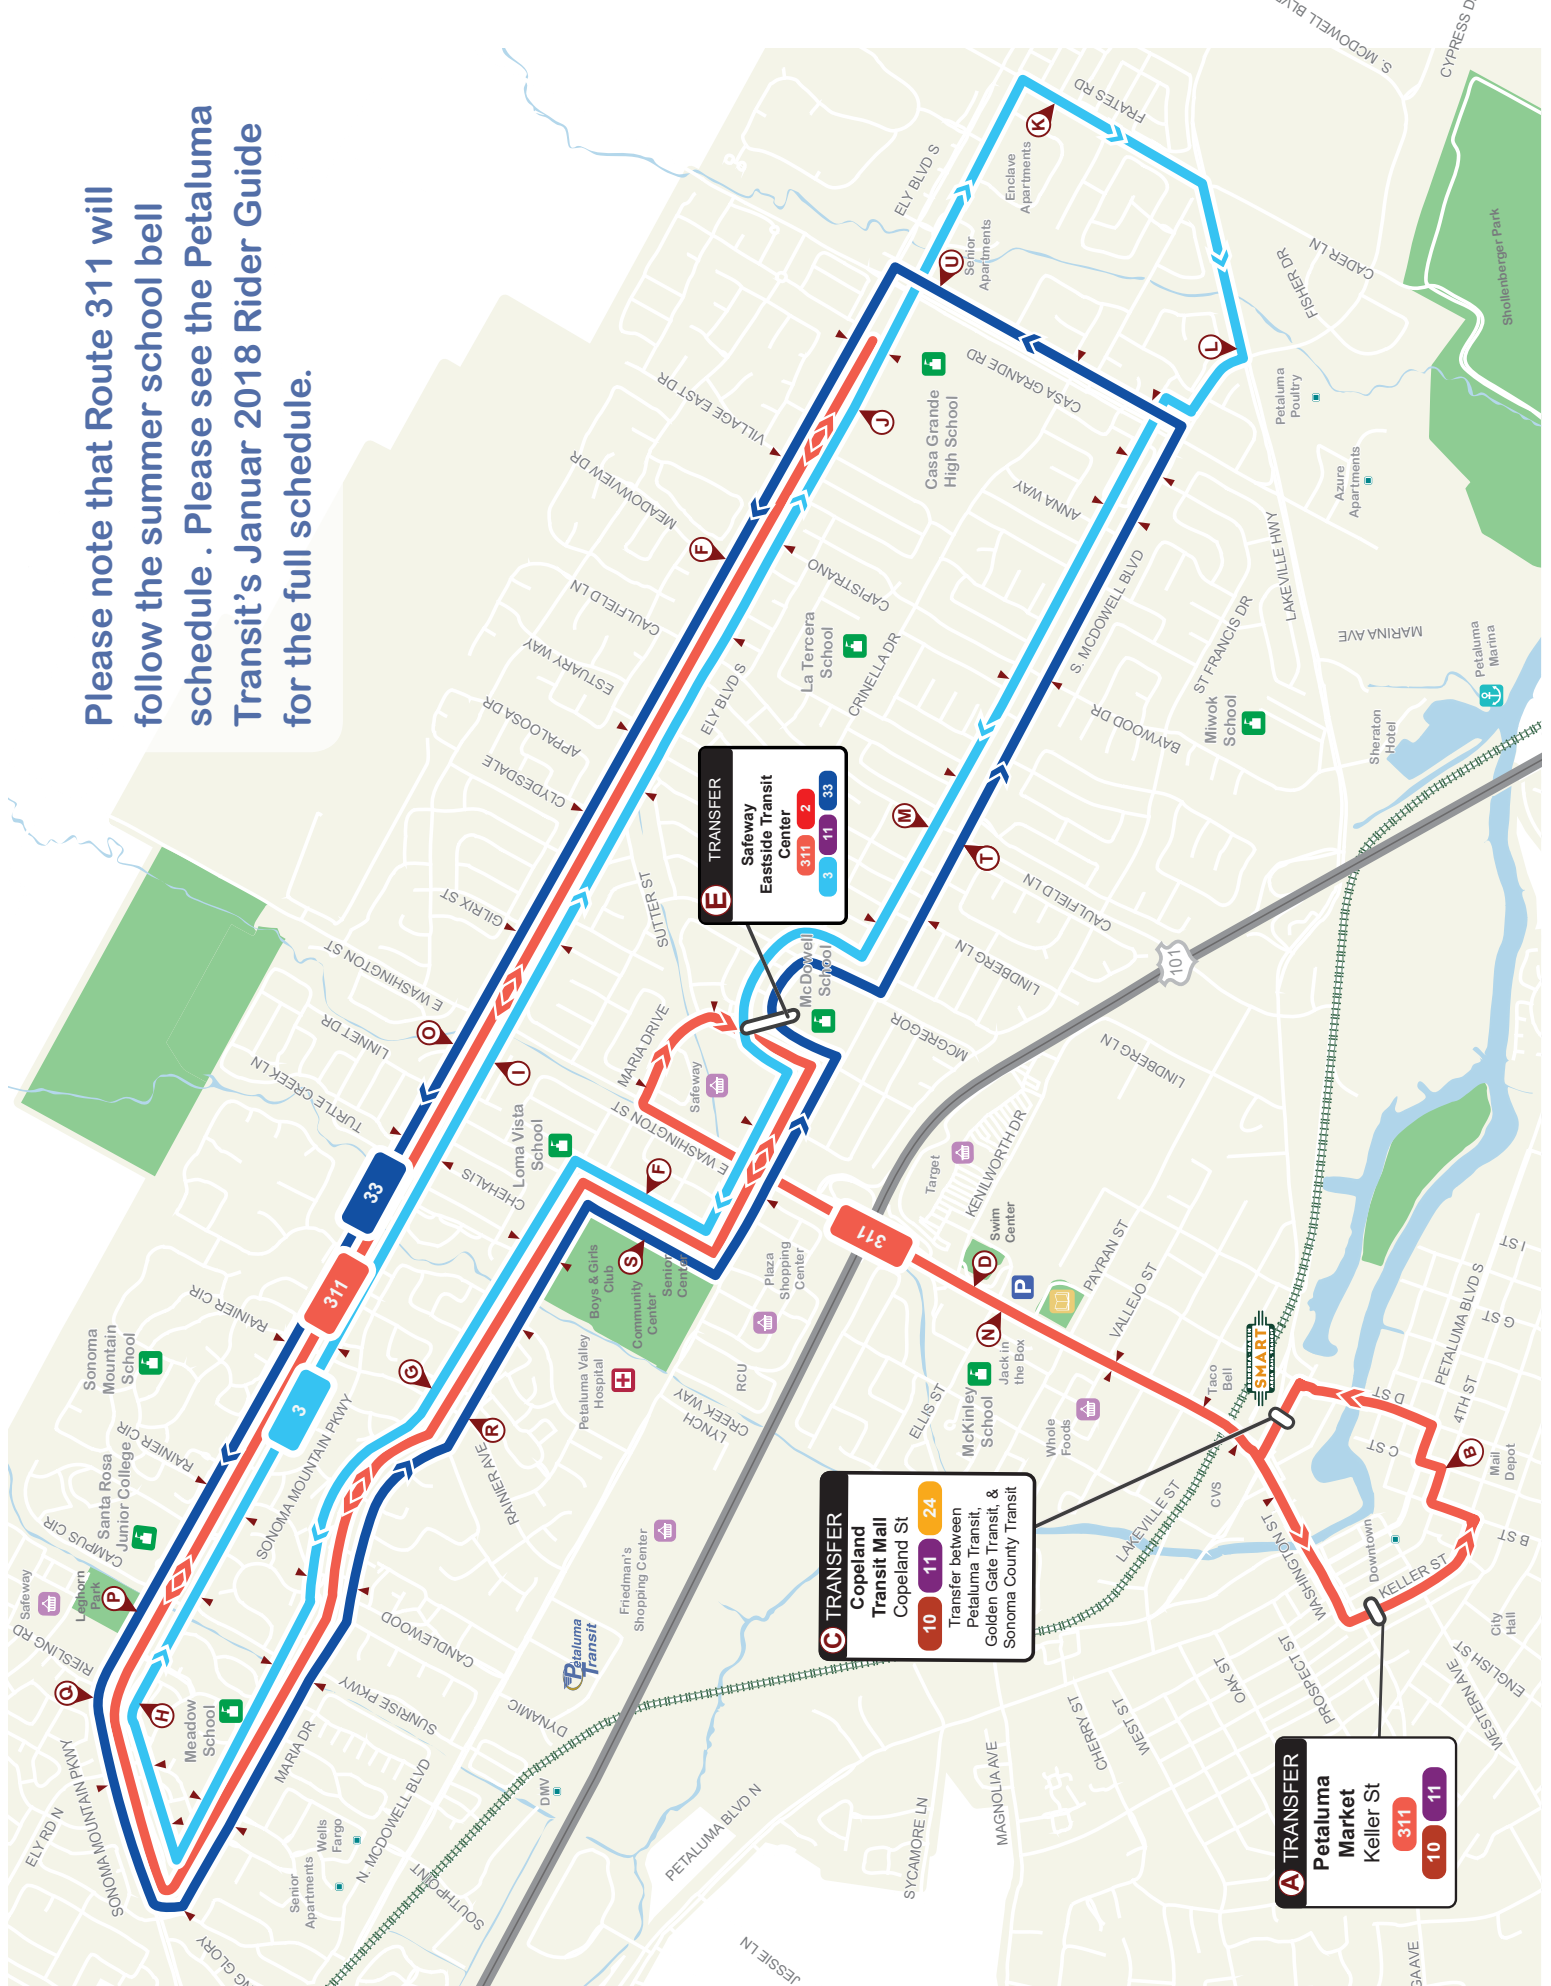

Arrival Time

For My Ride Back Home

My School

Route #

Departure Time

My Connection

<input type="text"/>	<input type="text"/>	<input type="text"/>
Transfer to Route#	Arrival Time	Departure Time

My Home

Route #

Arrival Time

Please note that Route 311 will follow the summer school bell schedule. Please see the Petaluma Transit's January 2018 Rider Guide for the full schedule.

*For full schedule refer to our January 2018 Rider Guide.

Route 311		Casa Grande High School (CGHS)					Morning Eastbound School Days ONLY			
Petaluma Market Keller & Western	Mail Depot 4th & C St	Copeland Transit Mall	Swim Center E Wash & Ellis	Safeway Eastside Transit Center	Senior Ctr E Madison & Novak EB	Maria Dr & Rainier Dr NB	Safeway Sonoma Mtn Pkwy & Riesling SB	Sonoma Mtn Pkwy & E Wash SB	CGHS Ely Blvd S & Juliet	
A	B	C	D	E	F	G	H	I	J	
7:44	7:45	7:46	7:50	7:55	8:02	8:04	8:09	8:13	8:16	

Route 311		Casa Grande High School (CGHS)					Afternoon Westbound School Days ONLY			
CGHS Ely Blvd S & Juliet	Sonoma Mtn Pkwy & E Wash NB	SRJC/Leghorn Park Sonoma Mtn Pkwy	Maria Dr & Rainier Dr SB	Senior Ctr E Madison & Novak WB	Safeway Eastside Transit Center	Jack in the Box E Wash & Ellis	Petaluma Market Keller & Western	Mail Depot 4th & C St	Copeland Transit Mall	
J	O	P	R	S	E	N	A	B	C	
1:10	1:15	1:18	1:23	1:25	1:31	1:34	1:40	1:42	1:46	