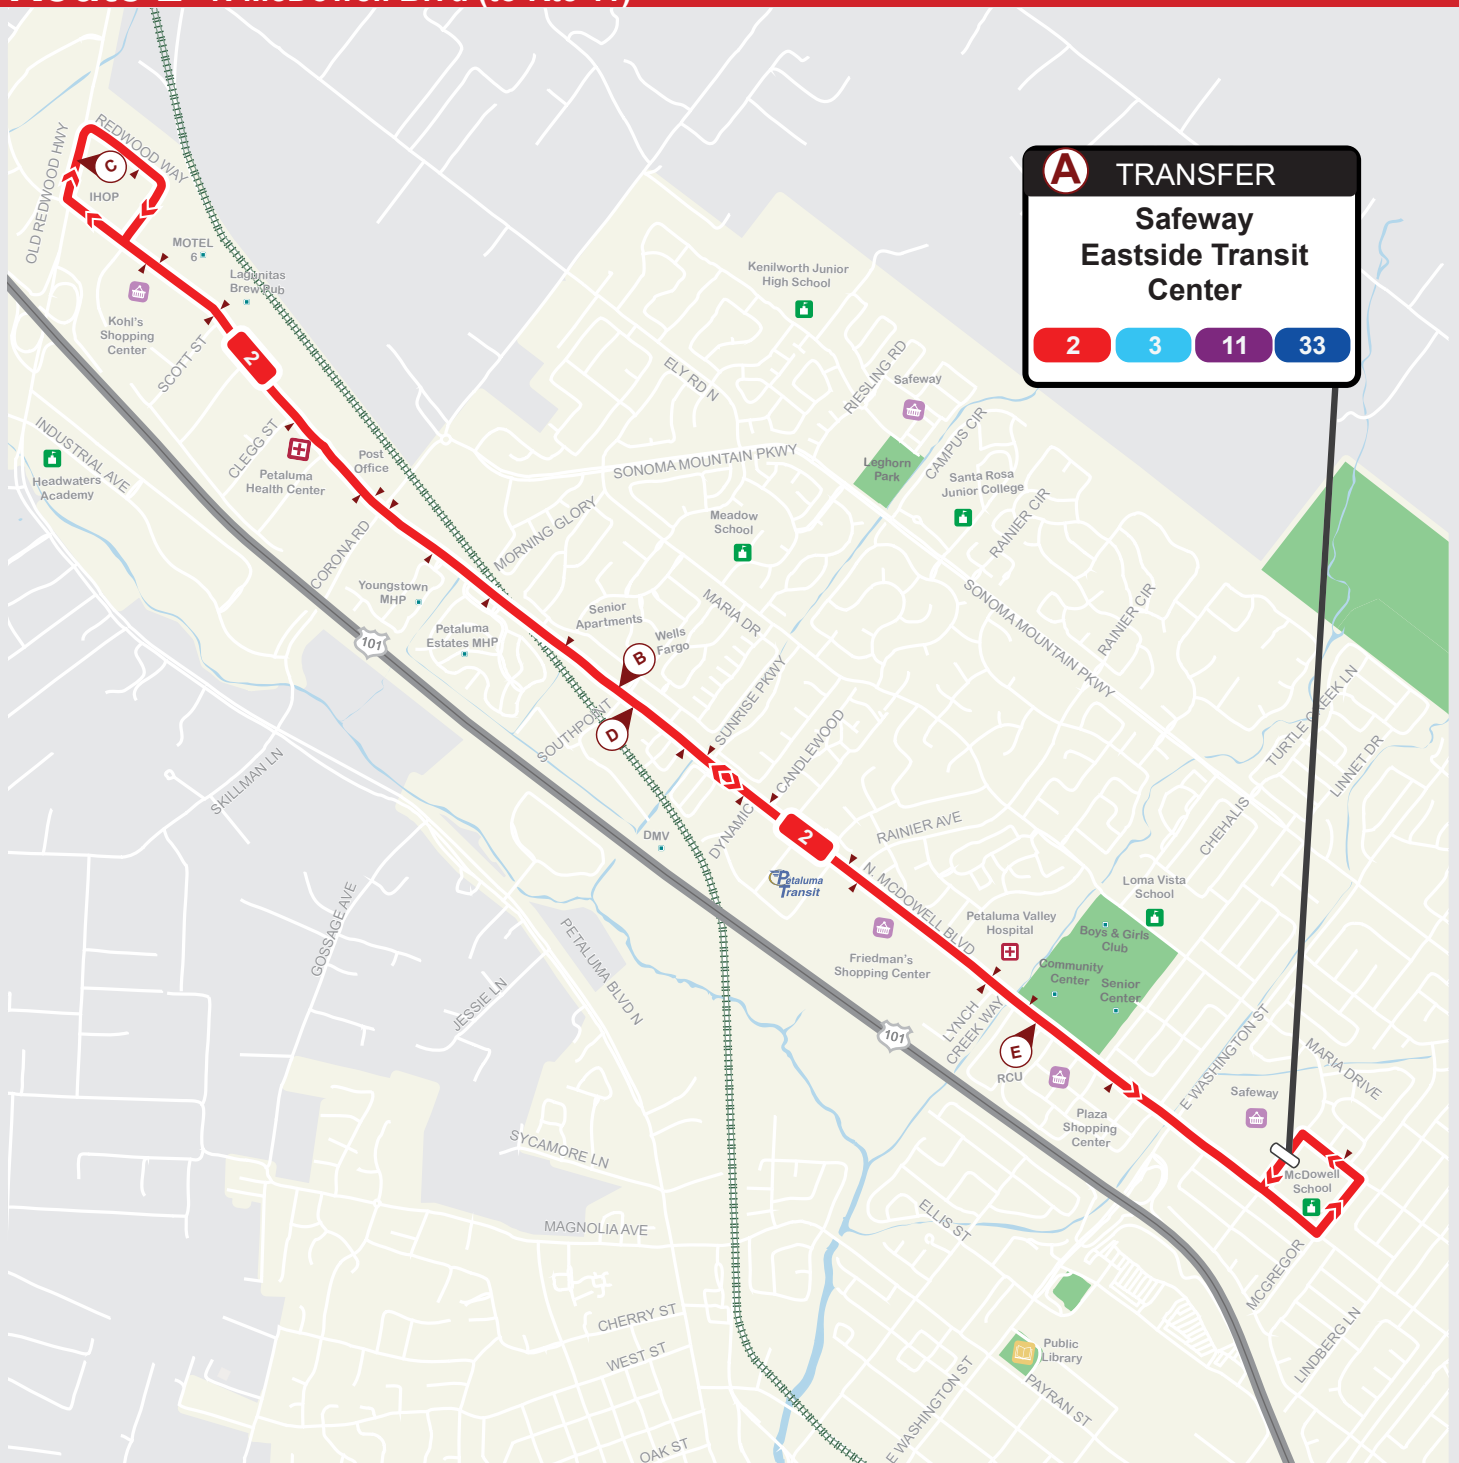

Route 2 N McDowell Blvd (to Rte 11)

Monday-Friday

Safeway Eastside Transit Center	Wells Fargo N McDowell & Southpoint NB	IHOP Old Redwood Hwy	N McDowell & Southpoint SB	RCU Bank / KMART N McDowell SB	Safeway Eastside Transit Center
A	B	C	D	E	A
6:30	6:34	6:38	6:43	6:47	6:52
7:00	7:04	7:08	7:13	7:17	7:22
7:30	7:34	7:38	7:43	7:47	7:52
8:00	8:04	8:08	8:13	8:17	8:22
8:30	8:34	8:38	8:43	8:47	8:52
9:00	9:04	9:08	9:13	9:17	9:22
9:30	9:34	9:38	9:43	9:47	9:52
10:00	10:04	10:08	10:13	10:17	10:22
10:30	10:34	10:38	10:43	10:47	10:52
11:00	11:04	11:08	11:13	11:17	11:22
11:30	11:34	11:38	11:43	11:47	11:52
12:00	12:04	12:08	12:13	12:17	12:22
12:30	12:34	12:38	12:43	12:47	12:52
1:00	1:04	1:08	1:13	1:17	1:22
1:30	1:34	1:38	1:43	1:47	1:52
2:00	2:04	2:08	2:13	2:17	2:22
2:30	2:34	2:38	2:43	2:47	2:52
3:00	3:04	3:08	3:13	3:17	3:22
3:35	3:39	3:43	3:48	3:52	3:57
3:55	3:59	4:03	4:08	4:12	4:17
4:15	4:19	4:23	4:28	4:32	4:37
4:35	4:39	4:43	4:48	4:52	4:57
4:55	4:59	5:03	5:08	5:12	5:17
5:15	5:19	5:23	5:28	5:32	5:37
5:45	5:49	5:53	5:58	6:02	6:07
6:00	6:04	6:08	6:13	6:17	6:22
6:30	6:34	6:38	6:43	6:47	6:52
7:00	7:04	7:08	7:13	7:17	7:22
7:30	7:34	7:38	7:43	7:47	7:52
8:00	8:04	8:08	8:13	8:17	8:22

Saturday

Safeway Eastside Transit Center	Wells Fargo N McDowell & Southpoint NB	IHOP Old Redwood Hwy	N McDowell & Southpoint SB	RCU Bank / KMART N McDowell SB	Safeway Eastside Transit Center
A	B	C	D	E	A
7:30	7:34	7:38	7:43	7:47	7:52
8:30	8:34	8:38	8:43	8:47	8:52
9:30	9:34	9:38	9:43	9:47	9:52
10:30	10:34	10:38	10:43	10:47	10:52
11:30	11:34	11:38	11:43	11:47	11:52
12:30	12:34	12:38	12:43	12:47	12:52
1:30	1:34	1:38	1:43	1:47	1:52
2:30	2:34	2:38	2:43	2:47	2:52
3:30	3:34	3:38	3:43	3:47	3:52
4:30	4:34	4:38	4:43	4:47	4:52
5:30	5:34	5:38	5:43	5:47	5:52
6:30	6:34	6:38	6:43	6:47	6:52
7:30	7:34	7:38	7:43	7:47	7:52