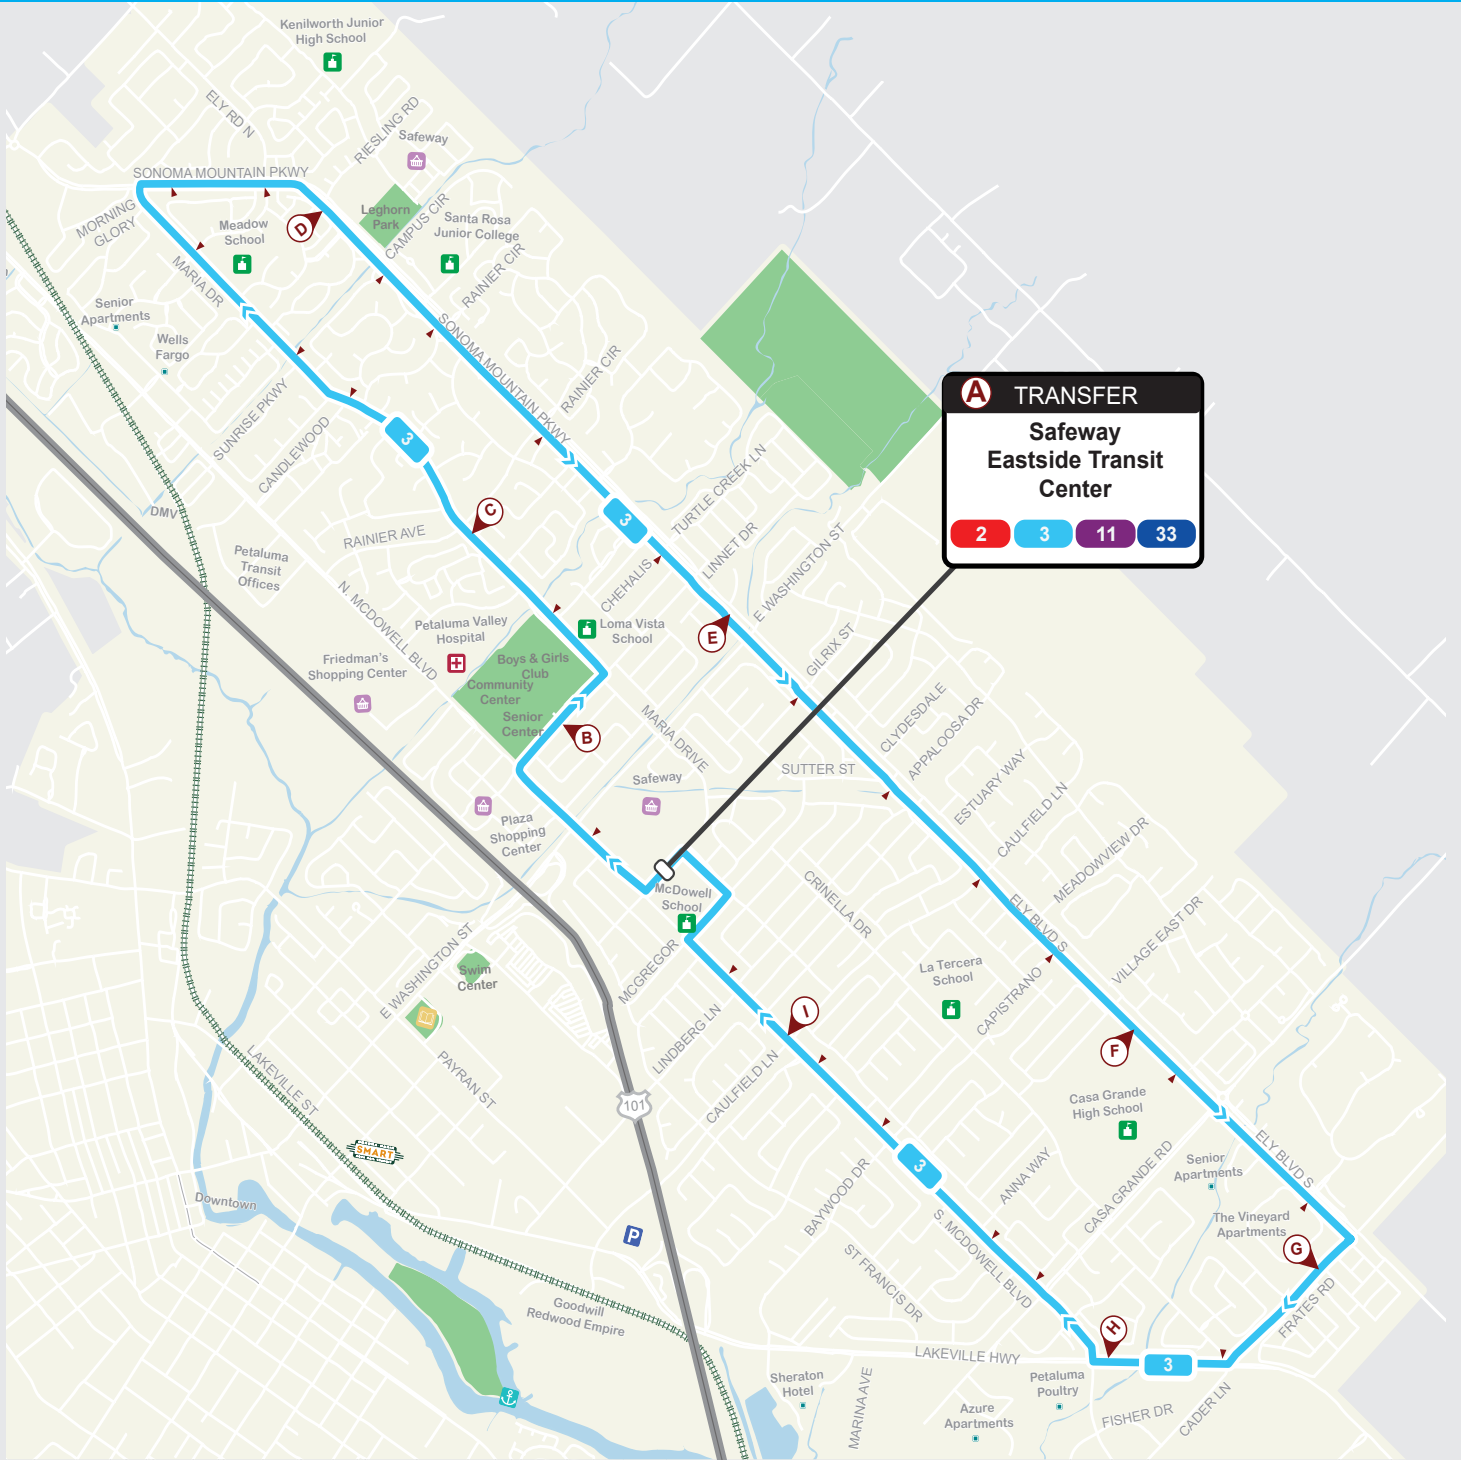

Route 3 East Petaluma Clockwise

Monday-Friday

| Safeway Eastside Transit Center | Senior Center E Madison & Novak St | Maria Dr & Rainier Dr NB | Safeway / Kenilworth Jr H.S. Sonoma Mtn Pkwy & Riesling SB | Sonoma Mtn Pkwy & E Washington SB | Casa Grande High School Ely Blvd S & Juliet | The Vineyard Apts Frates & Southgate | Lakeville Hwy & S. McDowell (Transfer Point) | S McDowell & Caulfield NB | Safeway Eastside Transit Center |
|---------------------------------|------------------------------------|--------------------------|--|-----------------------------------|---|--------------------------------------|--|---------------------------|---------------------------------|
| A | B | C | D | E | F | G | H | I | A |
| 6:30 | 6:32 | 6:34 | 6:38 | 6:41 | 6:44 | 6:46 | 6:48 | 6:51 | 6:55 |
| 7:30 | 7:32 | 7:34 | 7:38 | 7:41 | 7:44 | 7:46 | 7:48 | 7:51 | 7:55 |
| 8:30 | 8:32 | 8:34 | 8:38 | 8:41 | 8:44 | 8:46 | 8:48 | 8:51 | 8:55 |
| 9:30 | 9:32 | 9:34 | 9:38 | 9:41 | 9:44 | 9:46 | 9:48 | 9:51 | 9:55 |
| 10:30 | 10:32 | 10:34 | 10:38 | 10:41 | 10:44 | 10:46 | 10:48 | 10:51 | 10:55 |
| 11:30 | 11:32 | 11:34 | 11:38 | 11:41 | 11:44 | 11:46 | 11:48 | 11:51 | 11:55 |
| 12:30 | 12:32 | 12:34 | 12:38 | 12:41 | 12:44 | 12:46 | 12:48 | 12:51 | 12:55 |
| 1:30 | 1:32 | 1:34 | 1:38 | 1:41 | 1:44 | 1:46 | 1:48 | 1:51 | 1:55 |
| 2:30 | 2:32 | 2:34 | 2:38 | 2:41 | 2:44 | 2:46 | 2:48 | 2:51 | 2:55 |
| 3:55 | 3:57 | 3:59 | 4:03 | 4:06 | 4:09 | 4:11 | 4:13 | 4:16 | 4:20 |
| 5:15 | 5:17 | 5:19 | 5:23 | 5:26 | 5:29 | 5:31 | 5:33 | 5:36 | 5:40 |
| 6:30 | 6:32 | 6:34 | 6:38 | 6:41 | 6:44 | 6:46 | 6:48 | 6:51 | 6:55 |
| 7:30 | 7:32 | 7:34 | 7:38 | 7:41 | 7:44 | 7:46 | 7:48 | 7:51 | 7:55 |

All **bold** times are PM service.
Todos los tiempos más oscuros indican servicio PM.